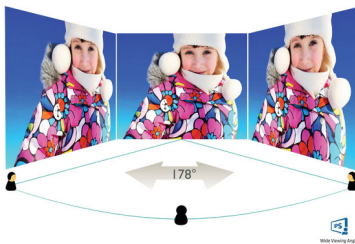

Portable monitor
3000 series 16 (15.6" / 39.6 cm diag.), 1920 x 1080 (Full HD)

16B1P3300/93

Highlights

Dual-screen productivity

This Philips monitor features USB-C video and power delivery. Watch high resolution video from your smartphone or laptop. Its slim, reversible USB-C cable allows for easy sharing and presenting. Charge your compatible device directly from the monitor with intelligent and flexible power management, using a single USB-C cable.

Multi-angle stand

Our continuous tilt stand bends from 0 to 90 degrees with the kind of flexibility to allow you to get comfortable anywhere you need to keep up with your work.

Performance, adaptability

Enjoy a clean, portable, dual-screen workstation. The soft, smooth, pliable USB-C cable is designed to be easy to carry and fit in any bag.

IPS technology

IPS displays use an advanced technology which gives you extra wide viewing angles of 178/178 degree, making it possible to view the display from almost any angle. Unlike standard TN panels, IPS displays gives you remarkably crisp images with vivid colors, making it ideal not only for Photos, movies and web browsing, but also for professional applications which

demand color accuracy and consistent brightness at all times.