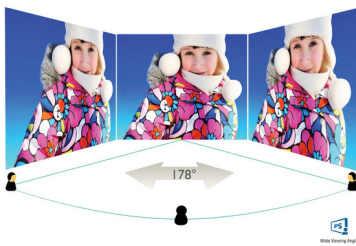

IPS technology

IPS displays use an advanced technology which gives you extra wide viewing angles of 178/178 degree, making it possible to view the display from almost any angle. Unlike standard TN panels, IPS displays gives you remarkably crisp images with vivid colors, making it ideal not only for Photos, movies and web browsing, but also for professional applications which demand color accuracy and consistent brightness at all times.