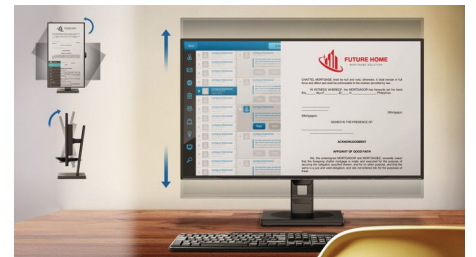

Built-in stereo speakers

A pair of high quality stereo speakers built into a display device. It can be visible front firing, or

invisible down firing, top firing, rear firing, etc depending on model and design.

LowBlue Mode & Flicker-free

Our LowBlue Mode and Flicker-free technology have been developed to reduce eye strain and fatigue often caused by long hours in front of a monitor.

Compact Ergo Base

The Compact Ergo Base is a people-friendly Philips monitor base that tilts, pivot and height-adjusts so each user can position the monitor for maximum viewing comfort and efficiency.

EasySelect Menu Toggle Key

The discreetly placed EasySelect Menu Toggle Key allows you to make quick and easy adjustments to monitor settings in the On-Screen Display menu.

USB-C

Wide Viewing Angle

Quad HD